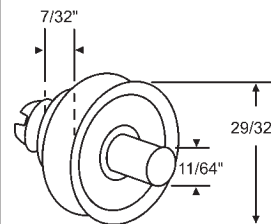

45-98
Drawer Roller with Axle