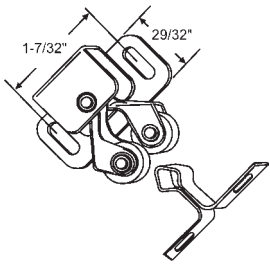

900-11843
Track Mounting Bracket
Metal

900-17778
Roller Bracket

900-11808RH
Roller

900-11808LH
Roller

Part #	Description
45-103	22-7/16" Complete Track Set Galvanized

Drawer Inserts

Part#	"A"	"C"	# Stamped on part
45-89	14-5/8"	4"	TP-154
45-90	20-1/2"	4"	214-24
45-91	11-3/4"	4"	TP-124
45-92	17-1/2"	8"	TP-188
45-93	17-1/2"	4"	TP-184
45-94	8-3/4"	4"	TP-94
45-95	11-3/4"	8"	128-15

45-230
Polished Chrome #5 Knife Hinge

45-208
Black Mini Door Strut, Nylon

Part #	Finish
45-207	Satin Nickel
45-206	Antique English

Mini Door Strut, Steel

Cabinet Shelf Supports and Brackets

Part #	Finish
45-101W	White

900-10820
Shelf Support

45-99
Shelf Support
Plastic

45-100
Shelf Support

900-9382
Medicine Cabinet Shelf Bracket

Latch and Catch

45-216

Double Roller, RV Cabinet Catch

45-130

Roller Catch and Strike
Zinc

900-10858

Ball Catch and Strike
Polished Brass

900-10858DI

Dive In Bullet Ball Catch with
Adjustable Tension Ball

900-6695

High Power Magnetic Catch with
Flat Plate

900-11343