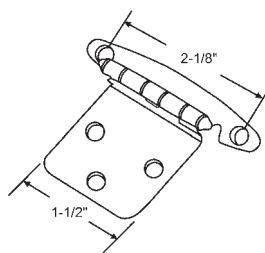

45-17

45-25

Hinges

Part #	Finish
900-8910AB	Antique Brass

Pair with Screws and Pads

Part #	Finish
45-235PB	Polished Brass
45-235AB	Antique Brass

Flush Mount, Free Swinging Hinge

Part #	Finish
45-236PB	Polished Brass
45-236AB	Antique Brass

Flush Mount Self-Closing Hinge

Part #	Finish
45-237PB	Polished Brass
45-237AB	Antique Brass

Offset Self-Closing Hinge

8-469
Polished Brass Extended 3 Leaf

Mini Door Struts

8-356
Polished Brass 3 Leaf

45-225
Nickel Finish Self-Closing Hinge
4 way Adjustable, 90° Opening