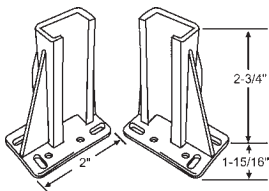

45-1
Drawer guide
Old KD-01

45-15
Drawer guide

45-6
Drawer guide
Old KD-06

45-14
Drawer guide
Old KD-14

45-7
Drawer guide
Old KD-07

45-52
Drawer Guide
Nylon

45-20A
Draw Roller Set
Nylon Roller

Part #	Hand
900-11808LH	LH
900-11808RH	RH

45-9
Drawer Mounting Bracket

45-23
Drawer Mounting Bracket

900-11843

45-16
Drawer Bracket

45-26
Drawer Bracket

Sockets

45-203
Adjustable Rear Mount Drawer
Slide Socket Set

45-229
Rear Mount Drawer
Slide Socket Set