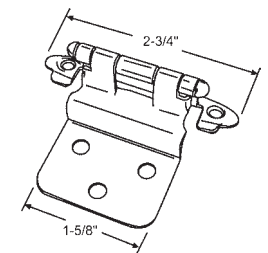

Part #	Finish
45-237PB	Polished Brass
45-237AB	Antique Brass

Offset Self-Closing Hinge