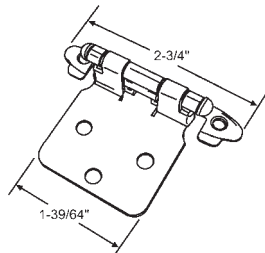

45-17

45-25

Hinges

Part #	Finish
900-8910AB	Antique Brass

Pair with Screws and Pads

Part #	Finish
45-235PB	Polished Brass
45-235AB	Antique Brass

Flush Mount, Free Swinging Hinge

Part #	Finish
45-236PB	Polished Brass
45-236AB	Antique Brass

Flush Mount Self-Closing Hinge

Part #	Finish
45-237PB	Polished Brass
45-237AB	Antique Brass

Offset Self-Closing Hinge

8-469
Polished Brass Extended 3 Leaf

Mini Door Struts

8-356
Polished Brass 3 Leaf

45-225
Nickel Finish Self-Closing Hinge
4 way Adjustable, 90° Opening