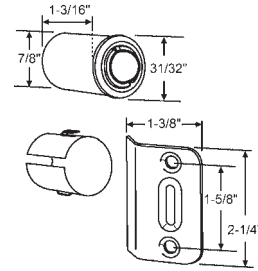

900-10820
Shelf Support

45-99
Shelf Support
Plastic

45-100
Shelf Support

900-9382
Medicine Cabinet Shelf Bracket

Latch and Catch

45-216

Double Roller, RV Cabinet Catch

45-130

Roller Catch and Strike
Zinc

900-10858

Ball Catch and Strike
Polished Brass

900-10858DI

Dive In Bullet Ball Catch with
Adjustable Tension Ball

900-6695

High Power Magnetic Catch with
Flat Plate

900-11343