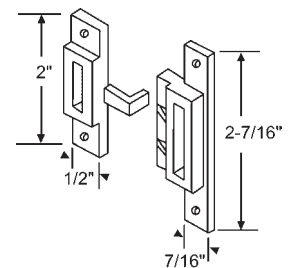

Drawer Guide

45-48

Front and Rear guide set for 45-96 monorail and drawer inserts.