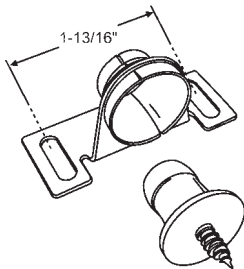

Handles and Knobs

Rosette

45-245

Black Self Aligning Catch