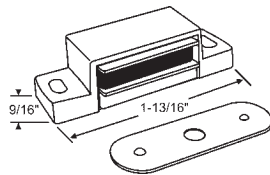

45-194

Magnetic Cabinet Door Catch
with Magnetic Flat Plate