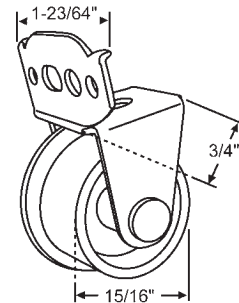

Part #	Description
45-85	22" Track Set
45-86	22-3/4" Track Set

(Track not available separately.)

45-23
Track Mounting Bracket

45-14
Guide

45-52
Corner Guide

Part #	Description
45-87	22-3/4" Track Set

Single Drawer Set
(Track not available separately.)

900-11843
Track Mounting Bracket
Metal

900-17778
Roller Bracket

900-11808RH
Roller

900-11808LH
Roller

Part #	Description
45-103	22-7/16" Complete Track Set Galvanized

Drawer Inserts

Part#	"A"	"C"	# Stamped on part
45-89	14-5/8"	4"	TP-154
45-90	20-1/2"	4"	214-24
45-91	11-3/4"	4"	TP-124
45-92	17-1/2"	8"	TP-188
45-93	17-1/2"	4"	TP-184
45-94	8-3/4"	4"	TP-94
45-95	11-3/4"	8"	128-15

45-1
Drawer guide
Old KD-01

45-15
Drawer guide

45-6
Drawer guide
Old KD-06

45-14
Drawer guide
Old KD-14

45-7
Drawer guide
Old KD-07

45-52
Drawer Guide
Nylon

45-20A
Draw Roller Set
Nylon Roller

Part #	Hand
900-11808LH	LH
900-11808RH	RH