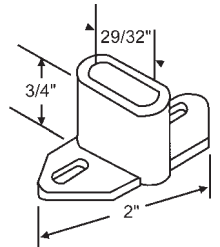

45-1
Drawer guide
Old KD-01

45-15
Drawer guide

45-6
Drawer guide
Old KD-06

45-14
Drawer guide
Old KD-14

45-7
Drawer guide
Old KD-07

45-52
Drawer Guide
Nylon

45-20A
Draw Roller Set
Nylon Roller

Part #	Hand
900-11808LH	LH
900-11808RH	RH

45-9
Drawer Mounting Bracket

45-23
Drawer Mounting Bracket

900-11843

45-16
Drawer Bracket

45-26
Drawer Bracket

Sockets

45-203
Adjustable Rear Mount Drawer
Slide Socket Set

45-229
Rear Mount Drawer
Slide Socket Set