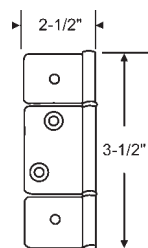

Flush Mount Self-Closing Hinge

Part #	Finish
45-237PB	Polished Brass
45-237AB	Antique Brass

Offset Self-Closing Hinge

8-469
Polished Brass Extended 3 Leaf

Mini Door Struts

8-356
Polished Brass 3 Leaf

45-225
Nickel Finish Self-Closing Hinge
4 way Adjustable, 90° Opening