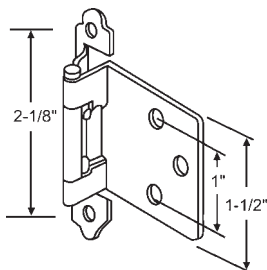

Hinges

Part #	Finish
900-8910AB	Antique Brass

Pair with Screws and Pads