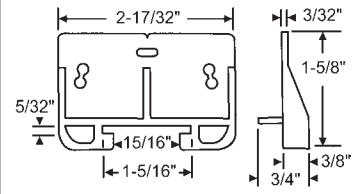

45-14
Drawer guide
Old KD-14