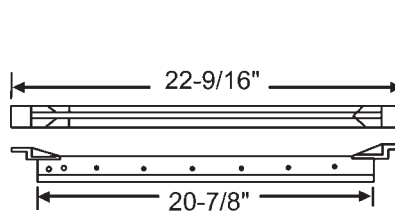

Monorail

45-96