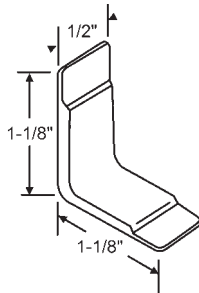

Part #	Description
45-85	22" Track Set
45-86	22-3/4" Track Set

(Track not available separately.)

45-23
Track Mounting Bracket

45-14
Guide

45-52
Corner Guide

Part #	Description
45-87	22-3/4" Track Set

Single Drawer Set
(Track not available separately.)

900-11843
Track Mounting Bracket
Metal

900-17778
Roller Bracket

900-11808RH
Roller

900-11808LH
Roller

Part #	Description
45-103	22-7/16" Complete Track Set Galvanized

Drawer Inserts

Part#	"A"	"C"	# Stamped on part
45-89	14-5/8"	4"	TP-154
45-90	20-1/2"	4"	214-24
45-91	11-3/4"	4"	TP-124
45-92	17-1/2"	8"	TP-188
45-93	17-1/2"	4"	TP-184
45-94	8-3/4"	4"	TP-94
45-95	11-3/4"	8"	128-15

45-1
Drawer guide
Old KD-01

45-15
Drawer guide

45-6
Drawer guide
Old KD-06

45-14
Drawer guide
Old KD-14

45-7
Drawer guide
Old KD-07

45-52
Drawer Guide
Nylon

45-20A
Draw Roller Set
Nylon Roller

Part #	Hand
900-11808LH	LH
900-11808RH	RH