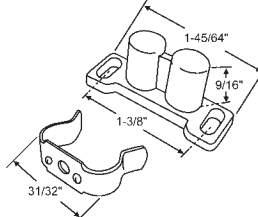

Roller Catch and Strike
Zinc

900-10858

Ball Catch and Strike
Polished Brass

900-10858DI

Dive In Bullet Ball Catch with
Adjustable Tension Ball

900-6695

High Power Magnetic Catch with
Flat Plate

900-11343

Magnetic Catch with Angle Plate

45-194

Magnetic Cabinet Door Catch
with Magnetic Flat Plate

45-239

Black Magnetic Touch Latch

900-10756

Solid Plastic Barrel Catch

45-227