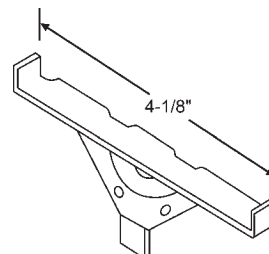

900-9382
Medicine Cabinet Shelf Bracket