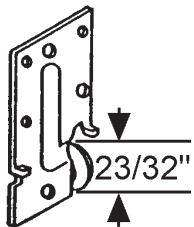

45-1
Drawer guide
Old KD-01

45-15
Drawer guide

45-6
Drawer guide
Old KD-06

45-14
Drawer guide
Old KD-14

45-7
Drawer guide
Old KD-07

45-52
Drawer Guide
Nylon

45-20A
Draw Roller Set
Nylon Roller

Part #	Hand
900-11808LH	LH
900-11808RH	RH

900-9936
Drawer guide

45-98
Drawer Roller with Axle

45-19
Cabinet Roller
Ajax

Cabinet Hardware

Rollers

900-17778
Roller Bracket

45-24
Drawer Roller, Nylon Roller

45-18