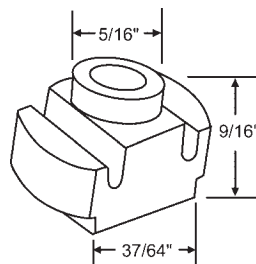

45-1
Drawer guide
Old KD-01

45-15
Drawer guide

45-6
Drawer guide
Old KD-06

45-14
Drawer guide
Old KD-14

45-7
Drawer guide
Old KD-07

45-52
Drawer Guide
Nylon

45-20A
Draw Roller Set
Nylon Roller

Part #	Hand
900-11808LH	LH
900-11808RH	RH

45-9
Drawer Mounting Bracket

45-23
Drawer Mounting Bracket

900-11843

45-16
Drawer Bracket

45-26
Drawer Bracket

Sockets

45-203
Adjustable Rear Mount Drawer
Slide Socket Set

45-229
Rear Mount Drawer
Slide Socket Set