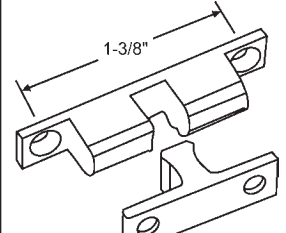

Roller Catch and Strike
Zinc

900-10858

Ball Catch and Strike
Polished Brass

900-10858DI

Dive In Bullet Ball Catch with
Adjustable Tension Ball

900-6695

High Power Magnetic Catch with
Flat Plate

900-11343

Magnetic Catch with Angle Plate

45-194

Magnetic Cabinet Door Catch
with Magnetic Flat Plate

45-239

Black Magnetic Touch Latch

900-10756

Solid Plastic Barrel Catch

45-227