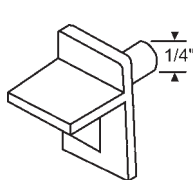

45-99
Shelf Support
Plastic