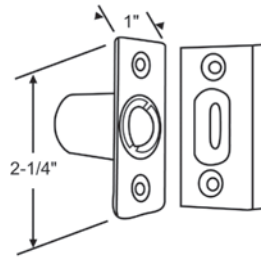

900-10820
Shelf Support

45-99
Shelf Support
Plastic

45-100
Shelf Support

900-9382
Medicine Cabinet Shelf Bracket

Latch and Catch

45-216

Double Roller, RV Cabinet Catch

45-130

Roller Catch and Strike
Zinc

900-10858

Ball Catch and Strike
Polished Brass

900-10858DI

Dive In Bullet Ball Catch with
Adjustable Tension Ball

900-6695

High Power Magnetic Catch with
Flat Plate

900-11343