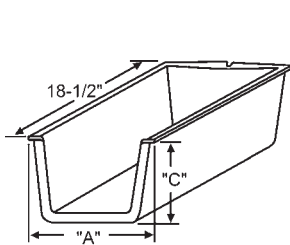

Part #	Description
45-85	22" Track Set
45-86	22-3/4" Track Set

(Track not available separately.)

45-23
Track Mounting Bracket

45-14
Guide

45-52
Corner Guide

Part #	Description
45-87	22-3/4" Track Set

Single Drawer Set
(Track not available separately.)

900-11843
Track Mounting Bracket
Metal

900-17778
Roller Bracket

900-11808RH
Roller

900-11808LH
Roller

Part #	Description
45-103	22-7/16" Complete Track Set Galvanized

Drawer Inserts

Part#	"A"	"C"	# Stamped on part
45-89	14-5/8"	4"	TP-154
45-90	20-1/2"	4"	214-24
45-91	11-3/4"	4"	TP-124
45-92	17-1/2"	8"	TP-188
45-93	17-1/2"	4"	TP-184
45-94	8-3/4"	4"	TP-94
45-95	11-3/4"	8"	128-15