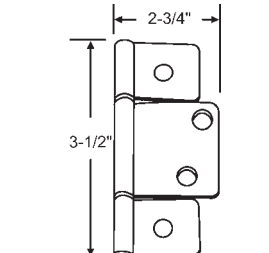

45-17

45-25

Hinges

Part #	Finish
900-8910AB	Antique Brass

Pair with Screws and Pads

Part #	Finish
45-235PB	Polished Brass
45-235AB	Antique Brass

Flush Mount, Free Swinging Hinge

Part #	Finish
45-236PB	Polished Brass
45-236AB	Antique Brass

Flush Mount Self-Closing Hinge

Part #	Finish
45-237PB	Polished Brass
45-237AB	Antique Brass

Offset Self-Closing Hinge

8-469
Polished Brass Extended 3 Leaf

Mini Door Struts

8-356
Polished Brass 3 Leaf

45-225
Nickel Finish Self-Closing Hinge
4 way Adjustable, 90° Opening