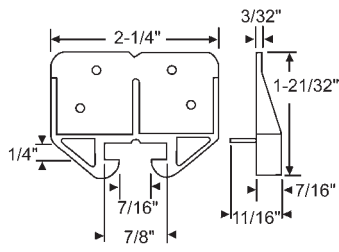

Part #	Description
45-85	22" Track Set
45-86	22-3/4" Track Set

(Track not available separately.)

45-23
Track Mounting Bracket

45-14
Guide

45-52
Corner Guide

Part #	Description
45-87	22-3/4" Track Set

Single Drawer Set
(Track not available separately.)

900-11843
Track Mounting Bracket
Metal

900-17778
Roller Bracket

900-11808RH
Roller

900-11808LH
Roller

Part #	Description
45-103	22-7/16" Complete Track Set Galvanized

Drawer Inserts

Part#	"A"	"C"	# Stamped on part
45-89	14-5/8"	4"	TP-154
45-90	20-1/2"	4"	214-24
45-91	11-3/4"	4"	TP-124
45-92	17-1/2"	8"	TP-188
45-93	17-1/2"	4"	TP-184
45-94	8-3/4"	4"	TP-94
45-95	11-3/4"	8"	128-15

45-1
Drawer guide
Old KD-01

45-15
Drawer guide

45-6
Drawer guide
Old KD-06

45-14
Drawer guide
Old KD-14

45-7
Drawer guide
Old KD-07

45-52
Drawer Guide
Nylon

45-20A
Draw Roller Set
Nylon Roller

Part #	Hand
900-11808LH	LH
900-11808RH	RH