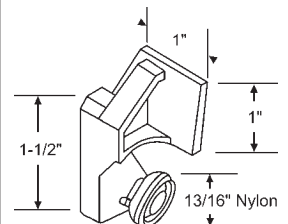

45-19
Cabinet Roller
Ajax