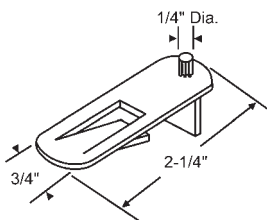

Flush Mount Self-Closing Hinge

Part #	Finish
45-237PB	Polished Brass
45-237AB	Antique Brass

Offset Self-Closing Hinge

8-469
Polished Brass Extended 3 Leaf

Mini Door Struts

8-356
Polished Brass 3 Leaf

45-225
Nickel Finish Self-Closing Hinge
4 way Adjustable, 90° Opening

45-230
Polished Chrome #5 Knife Hinge

45-208
Black Mini Door Strut, Nylon

Part #	Finish
45-207	Satin Nickel
45-206	Antique English

Mini Door Strut, Steel

Cabinet Shelf Supports and Brackets

Part #	Finish
45-101W	White

900-10820
Shelf Support

45-99
Shelf Support
Plastic

45-100
Shelf Support

900-9382
Medicine Cabinet Shelf Bracket

Latch and Catch

45-216

Double Roller, RV Cabinet Catch

45-130