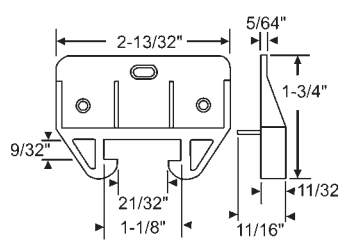

45-6
Drawer guide
Old KD-06