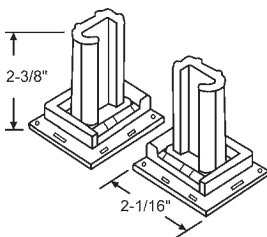

45-1
Drawer guide
Old KD-01

45-15
Drawer guide

45-6
Drawer guide
Old KD-06

45-14
Drawer guide
Old KD-14

45-7
Drawer guide
Old KD-07

45-52
Drawer Guide
Nylon

45-20A
Draw Roller Set
Nylon Roller

Part #	Hand
900-11808LH	LH
900-11808RH	RH

45-9
Drawer Mounting Bracket

45-23
Drawer Mounting Bracket

900-11843

45-16
Drawer Bracket

45-26
Drawer Bracket

Sockets

45-203
Adjustable Rear Mount Drawer
Slide Socket Set

45-229
Rear Mount Drawer
Slide Socket Set