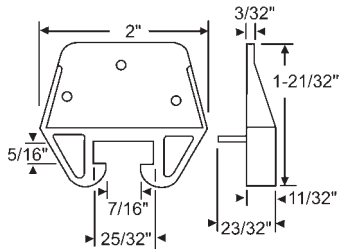

Part #	Description
45-85	22" Track Set
45-86	22-3/4" Track Set

(Track not available separately.)

45-23
Track Mounting Bracket

45-14
Guide

45-52
Corner Guide

Part #	Description
45-87	22-3/4" Track Set

Single Drawer Set
(Track not available separately.)

900-11843
Track Mounting Bracket
Metal

900-17778
Roller Bracket

900-11808RH
Roller

900-11808LH
Roller

Part #	Description
45-103	22-7/16" Complete Track Set Galvanized

Drawer Inserts

Part#	"A"	"C"	# Stamped on part
45-89	14-5/8"	4"	TP-154
45-90	20-1/2"	4"	214-24
45-91	11-3/4"	4"	TP-124
45-92	17-1/2"	8"	TP-188
45-93	17-1/2"	4"	TP-184
45-94	8-3/4"	4"	TP-94
45-95	11-3/4"	8"	128-15

45-1
Drawer guide
Old KD-01

45-15
Drawer guide

45-6
Drawer guide
Old KD-06

45-14
Drawer guide
Old KD-14

45-7
Drawer guide
Old KD-07

45-52
Drawer Guide
Nylon

45-20A
Draw Roller Set
Nylon Roller

Part #	Hand
900-11808LH	LH
900-11808RH	RH